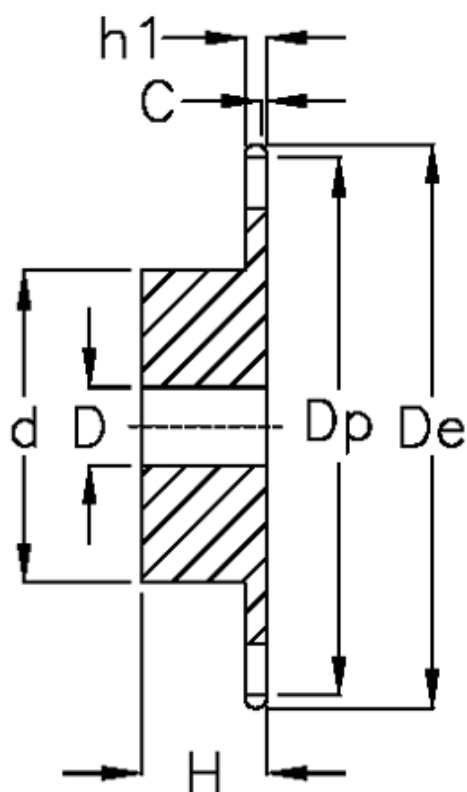

Article number: 616011003057

Description: Sprocket 06 B-1 Z=57 simplex  
predrilled

## Measures

C = 1  
d = 80  
D =  $16 \pm 0,5$

De = 182  
Dp = 172.91

For chain size = 3/8" x 7/32"

For chain type = 06 B-1

H = 32.9

h1 = 5.3

Number of teeth = 57